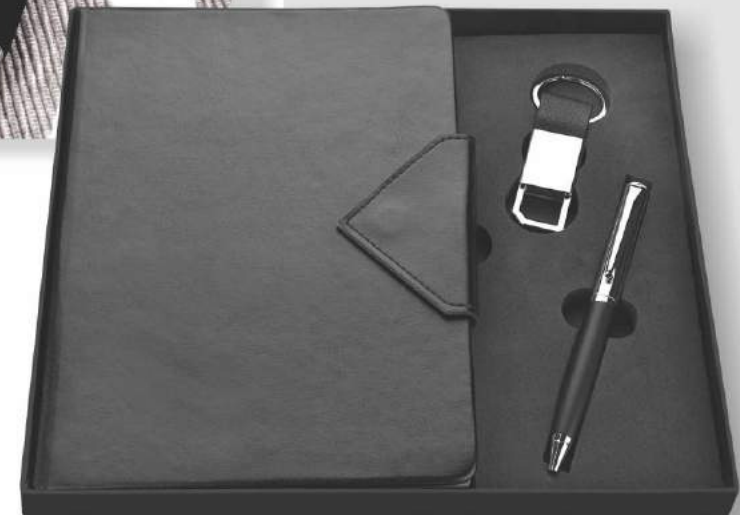

Pen | Wallet | Key Chain

Cuento

Gift of Self Reflection

Dairy | Pen | Key Chain

- 1pc. Sleeve with product description
- Company LOGO not Possible on Sleeve

- **Set of 3 Packed in a Black Box**
- Company LOGO Possible on Box
- Company LOGO Possible on Items